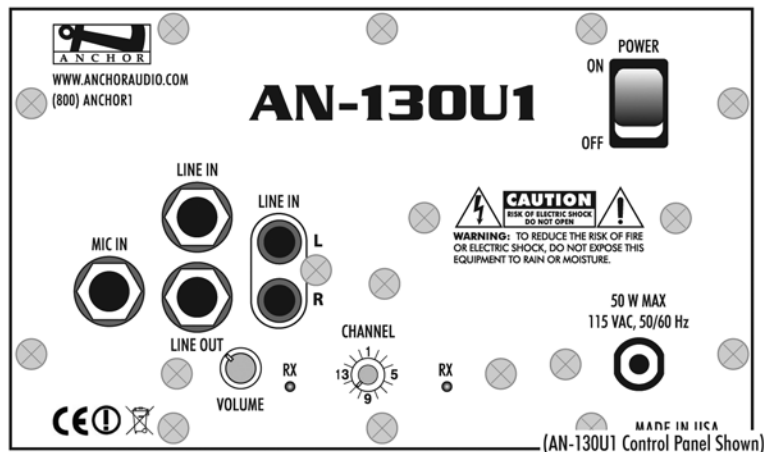

AN-130 TECHNICAL SPECIFICATIONS

Rated Power Output	30 watts
Max SPL @ Rated Power	101 dB @ 1 meter
Frequency Response	65 Hz – 18 kHz ± 3 dB
Speaker Type	4.5" woofer, 10 mm dome tweeter
AC Power Reqs.	110 - 125 VAC, 50/60 Hz
Export Model	208 - 240 VAC, 50/60 Hz (50W max)
Fuse Rating	T 1.0A / 250V
Export Model	T 0.5A / 250V (internally mounted)
Dimensions (HWD)	5.25 x 8.4 x 9" / 13 x 21 x 23 cm
Weight	8.5 lbs / 3.8 Kg

Inputs	
Line (2)	Hi-Z, unbalanced, RCA (summing L + R)
Microphone	Lo-Z, unbalanced, 1/4" phone
Output	
Line	Lo-Z, buffered, 1/4" phone
Sensitivity For Rated Output	
Line	-20 dBV (100 mVrms)
Microphone	-43 dBV (7.5 mVrms)

(FEATURES & SPECIFICATIONS SUBJECT TO CHANGE WITHOUT NOTICE)

Anchor Audio, Inc.

Portable Sound Systems • Torrance, California

888/444-6077

www.anchoraudio.com