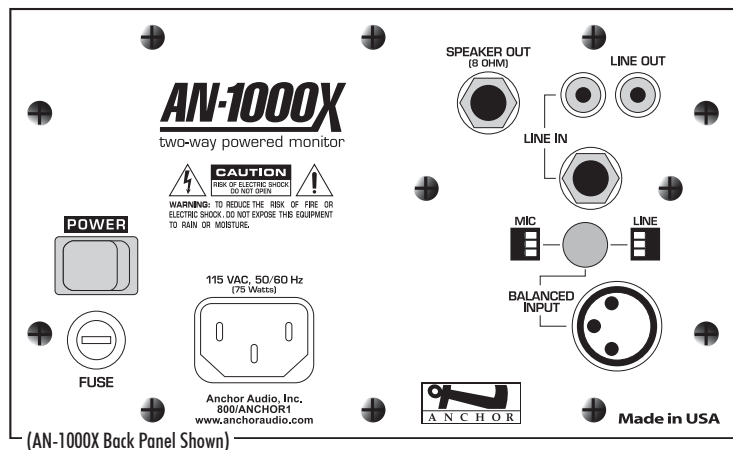

SS-250 Speaker stand

MSB-201 Mic stand w/ boom

SB-1 Stand mount

SB-3 Ceiling mount bracket*

SB-360 360° swivel wall bracket*

* Available w/ black or white finish

AN-1000X TECHNICAL SPECIFICATIONS

Rated Power Output	50 watts continuous @ 4 ohm	Inputs	
Max SPL @ Rated Power	103 dB @ 1 meter	Balanced	mic / line configurable, female XLR, switchable phantom power
Frequency Response	65 Hz – 20 kHz ± 3 dB	Line	Hi-Z, unbalanced, 1/4"-phone & RCA
AC Power Reqs.	110 – 125Vac, 50/60 Hz, 90W Max 208 – 240Vac, 50/60 Hz, 90W Max	Outputs	
Dimensions (HWD)	5.25 x 8.4 x 9" / 13 x 21 x 23 cm	Line	Lo-Z, RCA, buffer isolated line-level
Weight	9.5 pounds / 4.3 Kg	Speaker	8 ohm, unswitched, 1/4"-phone