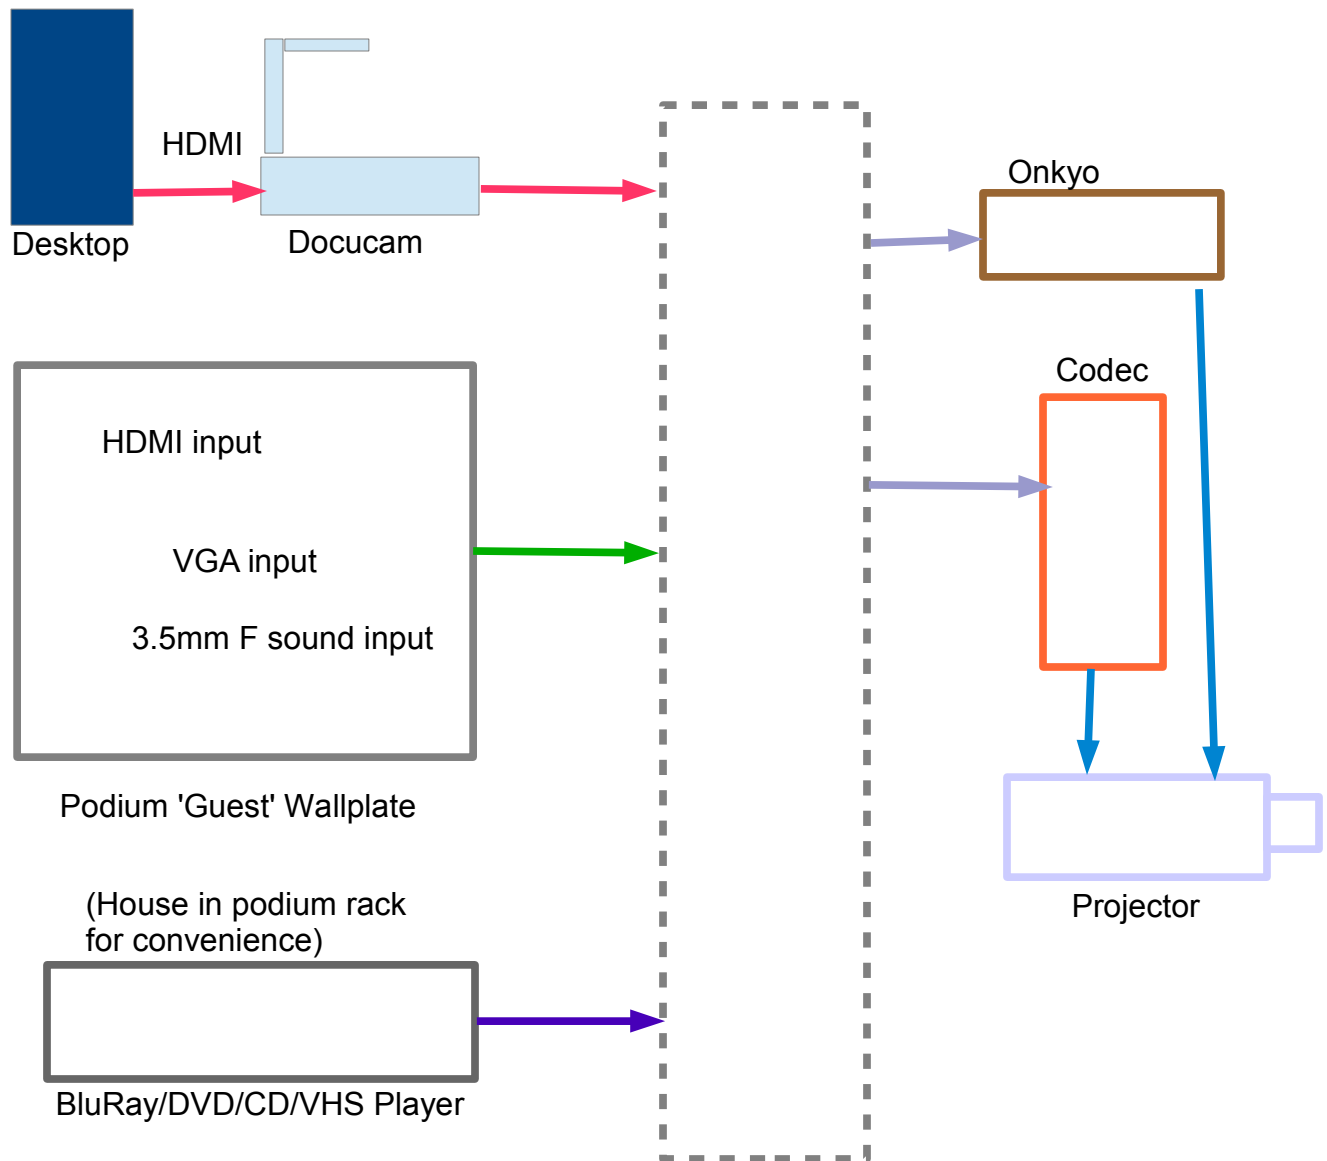

Sources and Terminations for TA1 Podium Project

Additional considerations: We have experienced problems getting the HDMI outputs to 'connect' with the projector; had to pull the plug from the jack, wait 3-5 seconds, and reconnect. Need a 'switch' in the signal chain to avoid HDMI jack wear, already a problem with the docucam in TA1.